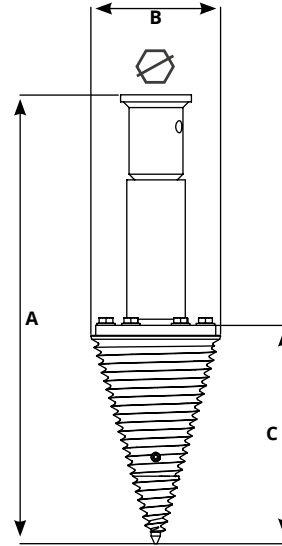

LOG SPLITTER CONICAL BIT

LOG SPLITTER CONICAL BIT

› Ideal for cutting logs

WRENCH	50	70
MODEL VORTEX	V1 - V2 - V3 - V4 - V5	V6 - V7 - V8 - V9
A (mm)	550	775
B (mm)	170	220
C (mm)	305	390
Kg	23	48