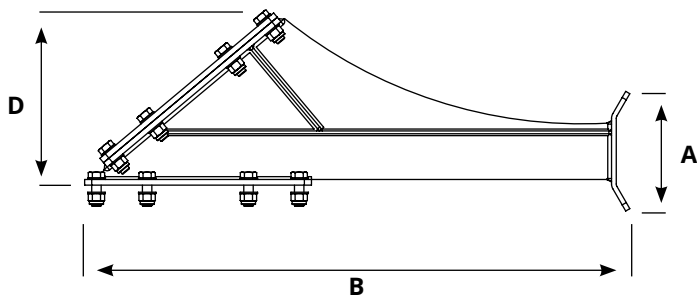

# TORNADO SUPPORT FOOT

## FOOT FOR TORNADO

- › The foot mounted on the Tornado is essential as support for maneuvering with the spider excavator

Model	A mm	B mm	C mm	D mm	Kg.	Model
TORNADO SUPPORT FOOT	254	1155	400	365	100	TORNADO 600 TORNADO 600 PLUS