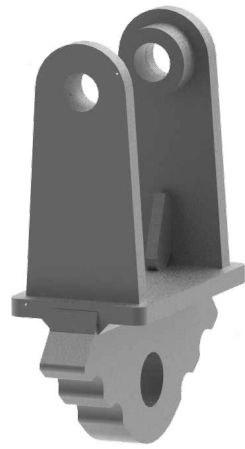

SINGLE PIN ATTACHMENT

ATTACHE SIMPLE À BROCHE

MODEL VORTEX	V1	V2 - V3	V4 - V5	V6 - V7	V8 - V9
Kg	15	20	25	40	60

DOUBLE JOINT ATTACHMENT

ATTACHE DOUBLE ARTICULÉE

MODEL VORTEX	V1	V2 - V3	V4 - V5	V6 - V7	V8 - V9
Kg	25	26	35	65	86

Quick coupler / Fixed attachment	✓	✓	✓	✓	✓
----------------------------------	---	---	---	---	---