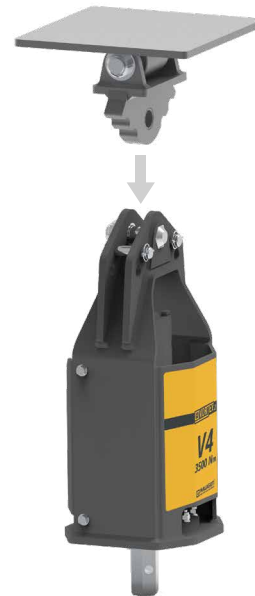

SINGLE PIN ATTACHMENT

ATTACHE SIMPLE À BROCHE

MODEL VORTEX	V1	V2 - V3	V4 - V5	V6 - V7	V8 - V9
Kg	15	20	25	40	60

DOUBLE JOINT ATTACHMENT

ATTACHE DOUBLE ARTICULÉE

MODEL VORTEX	V1	V2 - V3	V4 - V5	V6 - V7	V8 - V9
Kg	25	26	35	65	86

Quick coupler / Fixed attachment	✓	✓	✓	✓	✓
----------------------------------	---	---	---	---	---